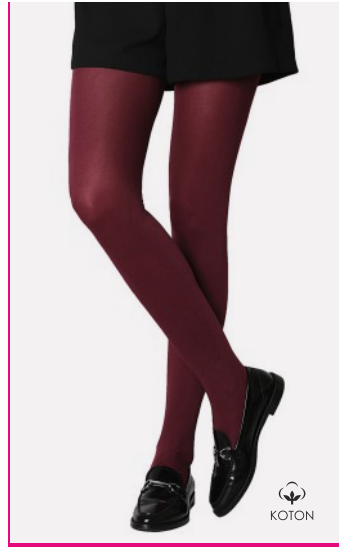

KOTON

Yumuşak, pamuklu, kalın külotlu çorap.
Soft cotton tights.

ARTICLE NO / ÜRÜN KODU : D1112010 / MAXI: D1112011
DEN : 90
CONTENT / İÇERİK : %57 POLYAMİDE %4 ELASTANE %39 COTTON
PACKAGE / AMBALAJ : HANGİR / ASKILI AÇIK
QUANTITY / ADET : 6
BEDEN / SIZE : 1 - 2 - 3 - 4 - 5XL - 6XL