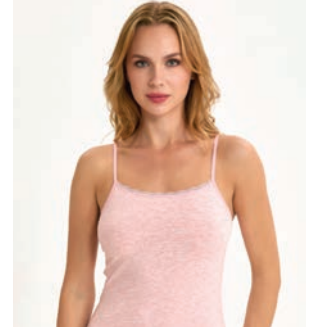

FÜME MELANJ / SMOKED MELANGE