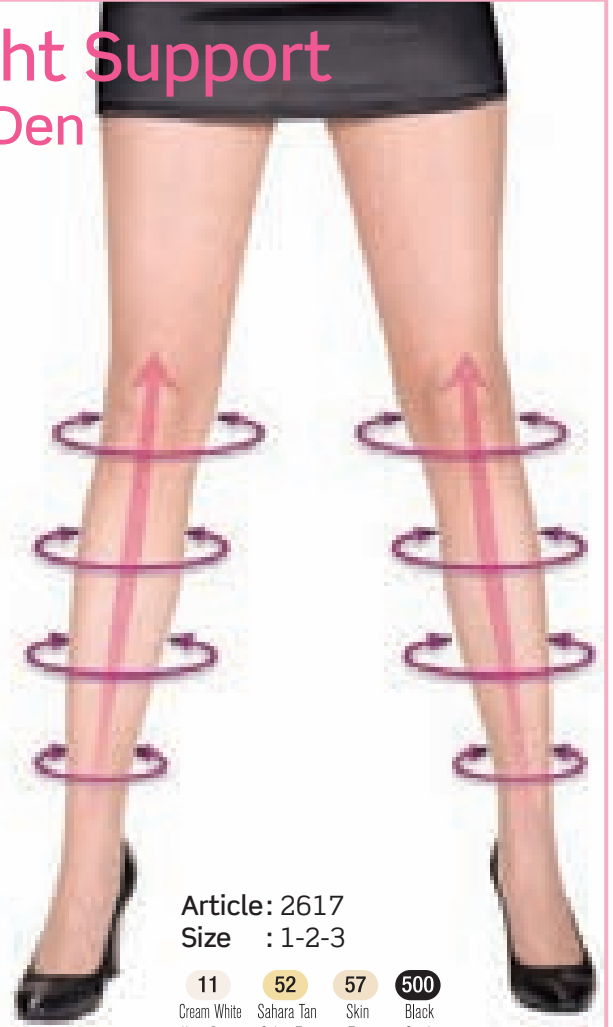

Relax

Mide ve Kalça
Toparlayan
Korseli

Girdle in the
Tummy, Slims
the Hips

Fit 20

Article: 2471
Size : 1-2-3

57 500
Skin Black
Ten Siyah

Light Support 17 Den

Article: 2617
Size : 1-2-3